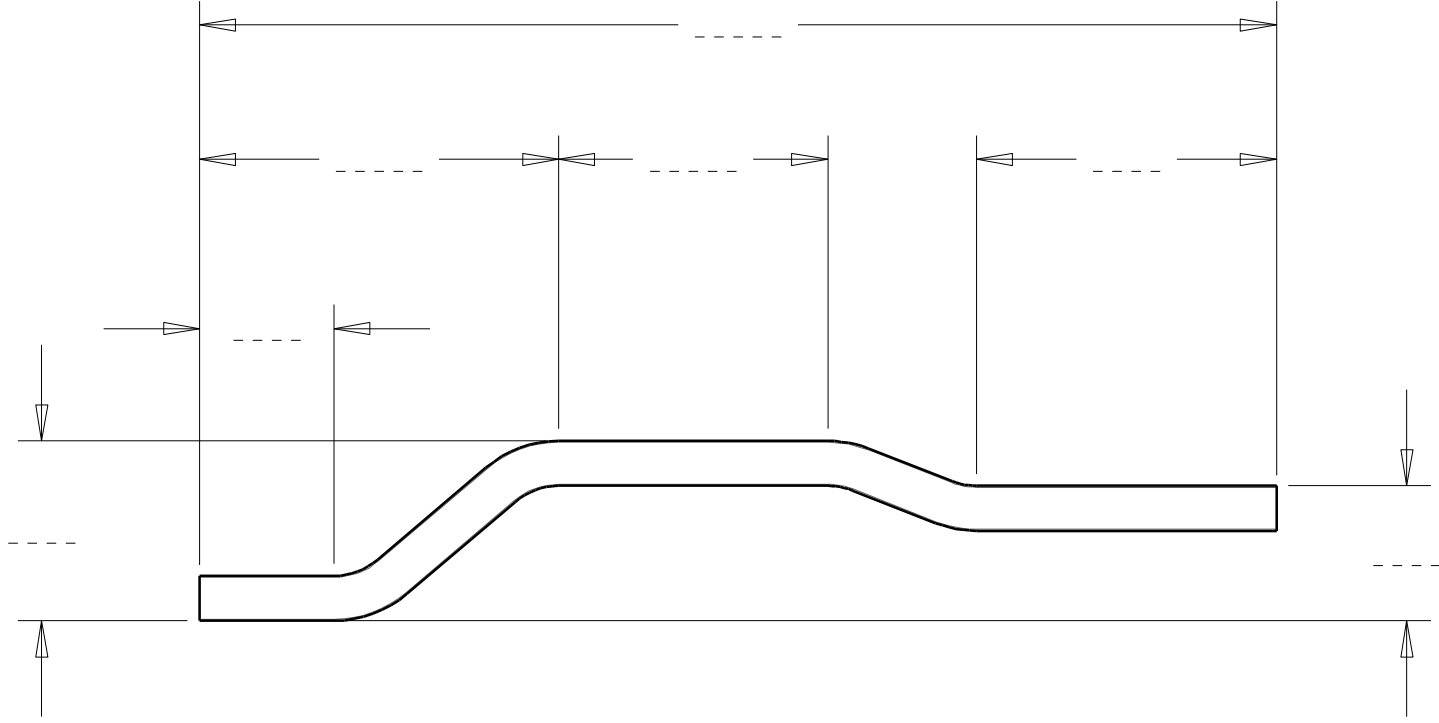

APPX WT (lbs)

S RACE CARS II MENNONITE CHURCH RD SPRING CITY PA

INV:

DRAWN BY: JEB

SPECIAL ORDER FRAME RAIL

C/N:

P/N: FRAME RAIL 10-030 - 6