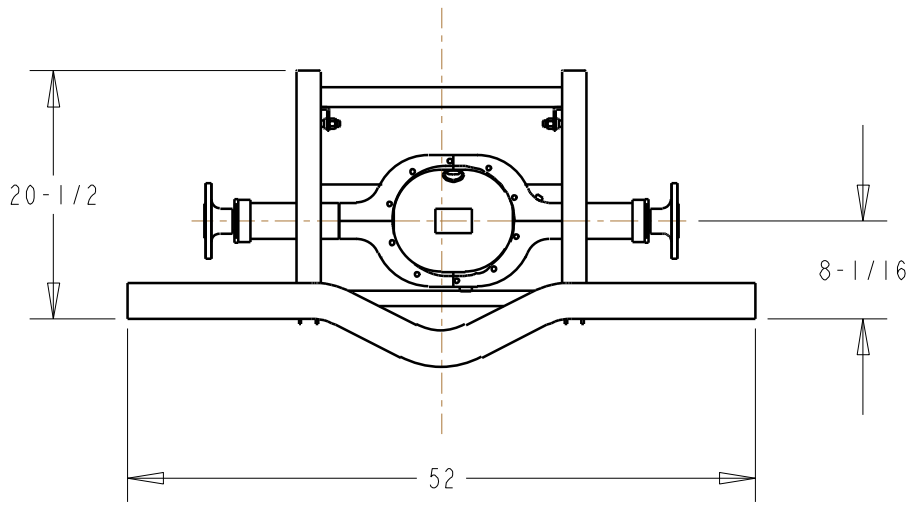

FRAME P/N	FRAME WD
10-400	24"
10-401	26"
10-402	28"

PRO SERIES 4-LINK FRAME	
PART No: 10-400	DRW No: 10-400 - 2