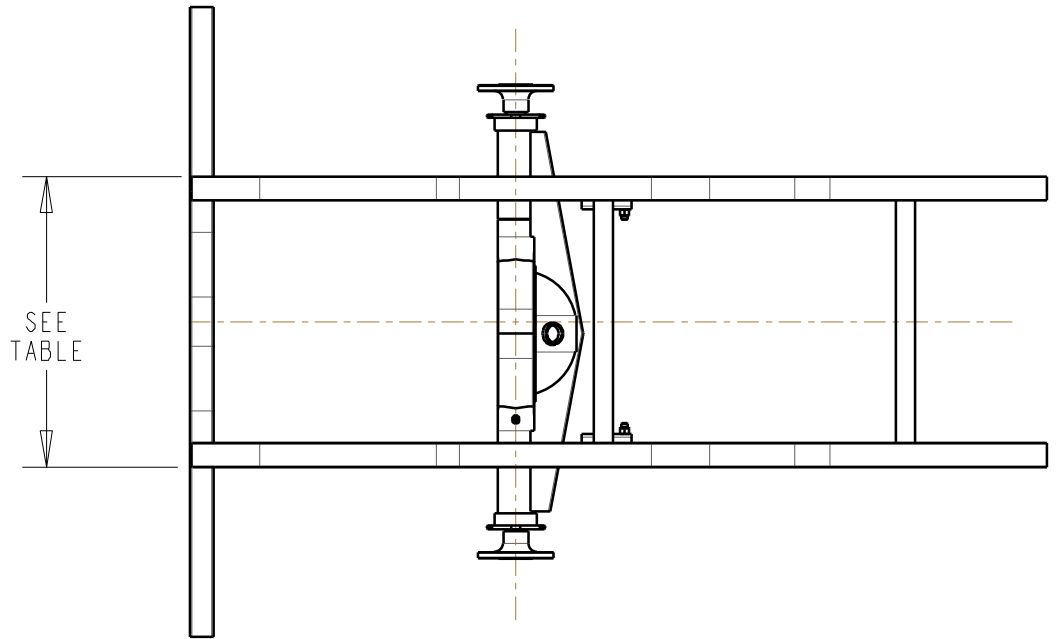

FRAME P/N	FRAME WD
10-400	24"
10-401	26"
10-402	28"

PRO SERIES 4-LINK FRAME	
PART No: 10-400	DRW No: 10-400 - 2