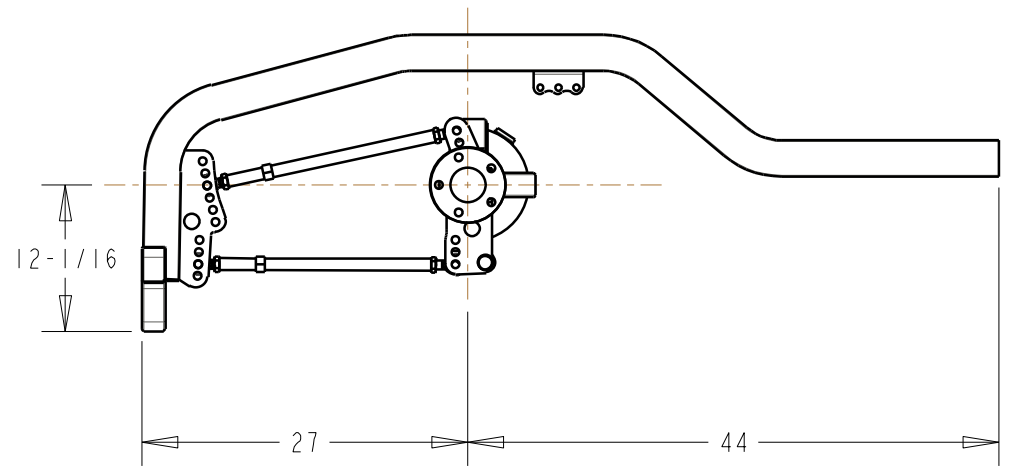

FRAME P/N	FRAME WD
10-400	24"
10-401	26"
10-402	28"

PRO SERIES 4-LINK FRAME	
PART No: 10-400	DRW No: 10-400 - 2