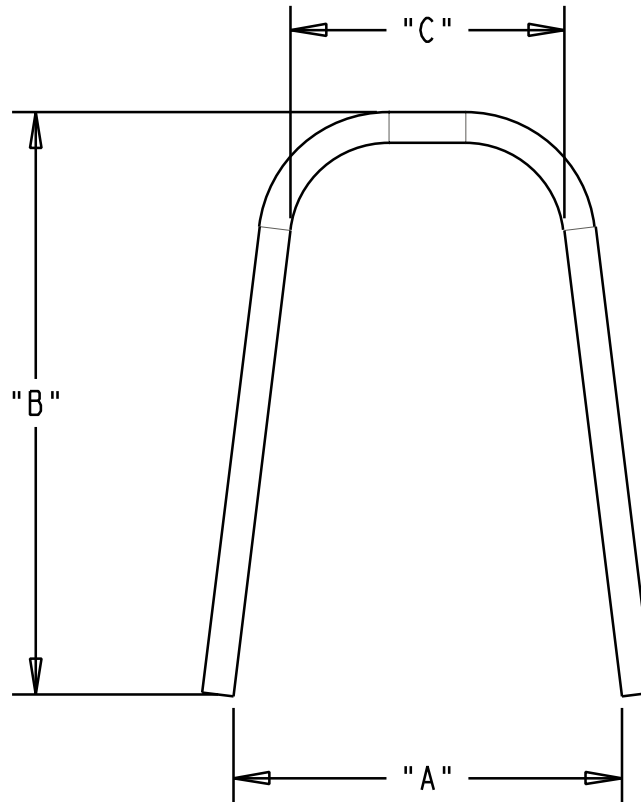

BACK BAR

SIDE BAR

FRONT HOOP

- KIT INCLUDES:
 (1) FRONT HOOP
 (2) BACK BARS
 (2) SIDE BARS
 (1) SET OF HELMET TUBES
 (1) 9" Pc OF AERO TUBE FOR CROSS BRACE

		DIMENSION
SIDE BARS	FRT HOOP	
	A	
BACK BARS	B	
	C	
SIDE BARS	D	
	E	
SIDE BARS	F	
	G	

CUST No		CUST NAME	
INV No		DESC	
DATE		TO CUSTOMER SPEC'S	
		S & W RACE CARS 11 MENNONITE CHURCH RD SPRING CITY, PA 19475	
		13-624	