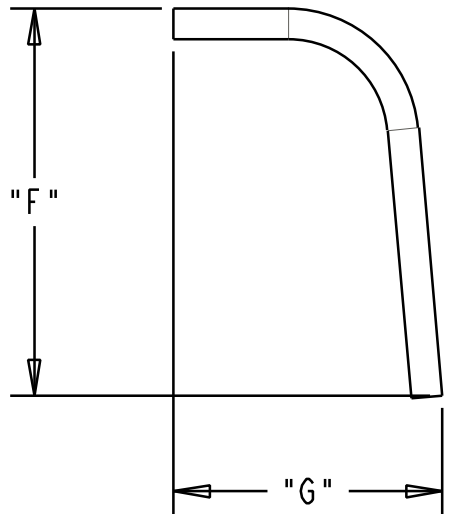

BACK BAR

SIDE BAR

FRONT HOOP

- KIT INCLUDES:
 (1) FRONT HOOP
 (2) BACK BARS
 (2) SIDE BARS
 (1) SET OF HELMET TUBES
 (1) 9" Pc OF AERO TUBE FOR CROSS BRACE

		DIMENSION
SIDE BARS	FRT HOOP	
	A	
BACK BARS	B	
	C	
SIDE BARS	D	
	E	
SIDE BARS	F	
	G	

CUST No		CUST NAME	
INV No		DESC	
DATE		TO CUSTOMER SPEC'S	
		S & W RACE CARS 11 MENNONITE CHURCH RD SPRING CITY, PA 19475	
		13-624	