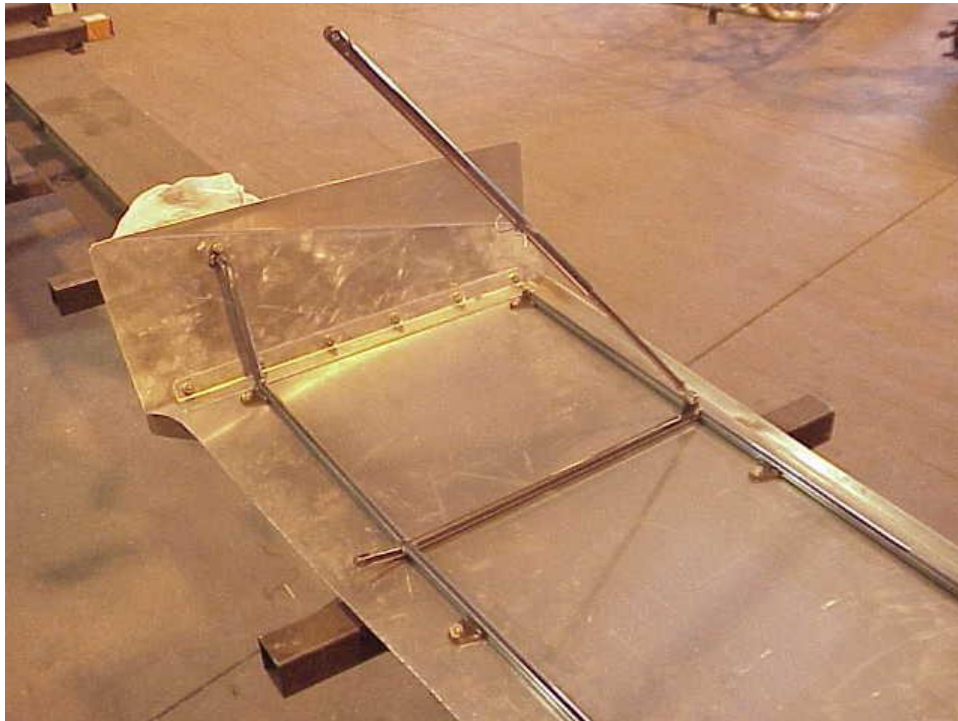

95-707

70-73 CAMARO REAR SPOILER KIT

Figure 1 Assembled Spoiler - Top View

Figure 2 Bottom View

Figure 3 Clevis attaches to trunk brackets

Figure 4 Strut attaches to frame & lower strut tabs

Figure 5 Trunk Bracket

Figure 6 Lower Strut Tab